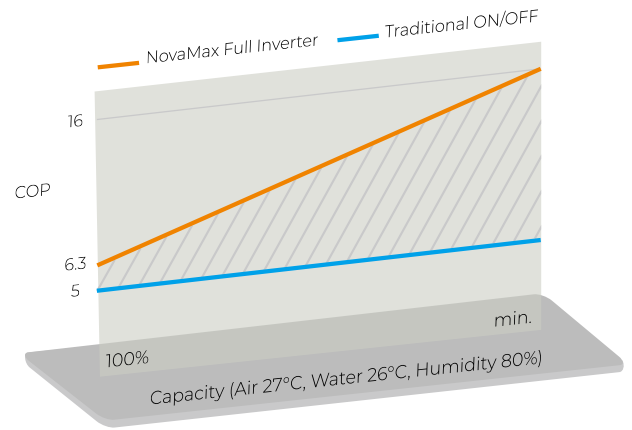

**Supreme
Heating**
Pool Heating Since 1990

NOVAMAX

RESIDENTIAL FULL INVERTER POOL HEAT PUMP

SPIRAL TITANIUM HEAT EXCHANGER

VARIABLE SPEED COMPRESSOR

WI-FI ENABLED

ECO FRIENDLY REFRIGERANT

The **NovaMax** heat pump is an advanced, powerful, and efficient way to heat your pool. It is easy to install and set up and offers great energy savings. The full-inverter technology provides COPs as high as 16 compared to the traditional On/Off pool heat pumps.

Features:

- Heating and Cooling modes
- Silent Running (30~40 dB)
- High Efficiency: Max COP of 16
- Running Air Temp: -10°C~43°C
- Spiral Titanium Heat Exchanger
- Front Discharge
- Intelligent Defrosting
- Built-in Wi-Fi for Smart APP Control

MODEL		09	15	18	21	25	28T	
PERFORMANCE AT AIR 27°C, WATER 26°C, HUMIDITY 80%								
Heat Capacity	kW	1.78~9.22	3.56~15.48	4.48~18.15	4.68~21.15	5.25~25.12	5.62~28.40	
COP		16.18~6.49	16.18~6.19	16.59~6.23	16.13~6.25	16.40~6.34	16.52~6.26	
PERFORMANCE AT AIR 15°C, WATER 26°C, HUMIDITY 70%								
Heat Capacity	kW	1.65~7.22	2.75~11.32	3.52~13.14	3.61~14.34	3.61~17.34	4.35~18.76	
COP		8.25~5.23	8.33~5.31	8.18~5.29	8.59~5.15	8.20~5.13	8.36~5.58	
GENERAL								
Rated input power at air 15°C	kW	0.20~1.38	0.33~2.13	0.43~2.48	0.42~2.78	0.44~3.38	0.52~3.36	
Rated input current at air 15°C	A	6.27	9.68	11.2	12.6	15.3	15.3	
Max Current	A	10.5	18.5	22.5	26	28	22	
Power Supply		240 H / 50Hz / 1 PH					380 V / 50 Hz / 3 PH	
Pool Volume - Cold Climate	Litres	<20,000	<30,000	<40,000	<50,000	<60,000	<80,000	
Pool Volume - Warm Climate	Litres	<30,000	<40,000	<50,000	<60,000	<70,000	<100,000	
Advised Flow Rate	L/min	70	110	130	160	180	200	
Inlet / Outlet	mm	50						
Compressor		Mitsubishi						
Refrigerant		R32						
Casing		Black ABS						
Noise Level (1 m)	dBA	36-47	38.5-49	40-50	41-51	41-52	41.5-52.5	
WEIGHT / DIMENSIONS								
Net Weight	kg	38	47	49	68	72	74	
Net Dimensions L x W x H	mm	885x370x605	965 x 400 x 650		1100 x 430 x 755			